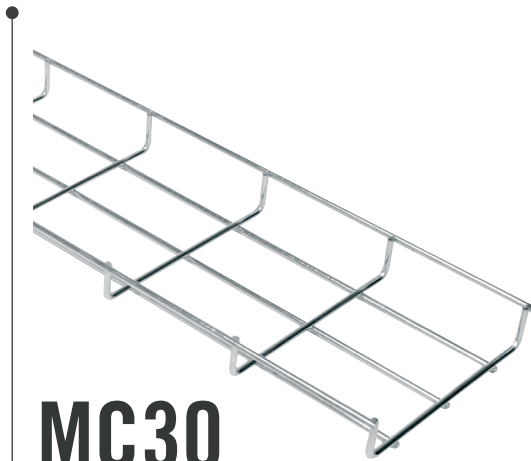

Descripción | Descrizione | Descrição

Marco Cable Management is the largest UK manufacturer of Steel Wire Cable Tray. Available in multiple finishes and three standard depths Marco's tray is lightweight, enabling modifications to be easily fabricated on site. The design makes installation quick and convenient, thereby reducing on site costs.

Marco Cable Management es el mayor fabricante del Reino Unido de soportes de acero para cables. Los soportes Marco, disponibles con distintos acabados y en tres profundidades estándar, son especialmente ligeros, lo que permite realizar modificaciones fácilmente in situ. Además, su diseño facilita una instalación rápida y cómoda, lo que reduce los costes en el lugar de producción.

Marco Cable Management è il maggior produttore di canaline portacavi in filo di acciaio del Regno Unito. Le canaline Marco, disponibili in molteplici finiture e tre profondità standard, sono leggere e possono essere modificate facilmente in sede d'installazione. Sono progettate in modo da consentire un'installazione rapida e pratica, riducendo i costi in cantiere.

A Marco Cable Management é a maior fabricante de suportes para cabos de aço do Reino Unido. Disponível em vários acabamentos e três profundidades padrão, o suporte da Marco é leve e permite modificações para uma fácil montagem no local. O design torna a instalação rápida e conveniente, reduzindo os custos no local.

MC30